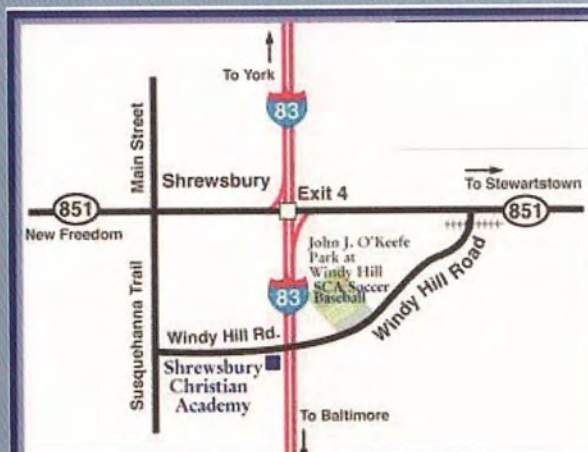

Shrewsbury Christian Academy
701 Windy Hill Road
New Freedom, PA 17349
(717) 235-5763

www.scaonline.org
info@scaonline.org

We are located on 5 acres in a residential area near the intersection of Windy Hill Road and Mount Airy Road. We are easily accessible from Interstate 83, and the Susquehanna Trail.